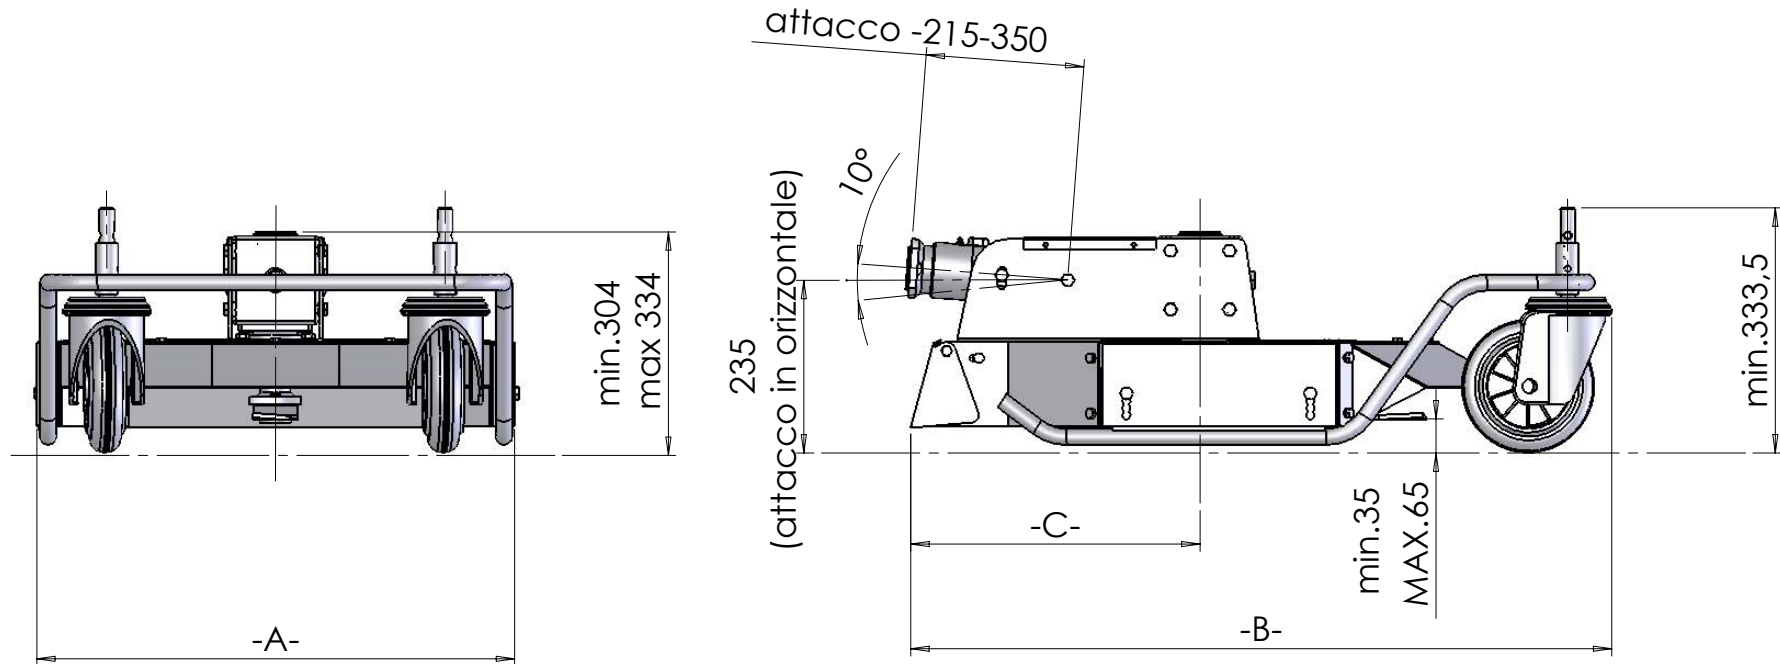

TAGLIAERBA mod.TS

MOD.	QUOTE -A-	-B-	-C-
TS650	650mm	954mm	394mm
TS750	750mm	1041mm	417mm

CERRUTI srl